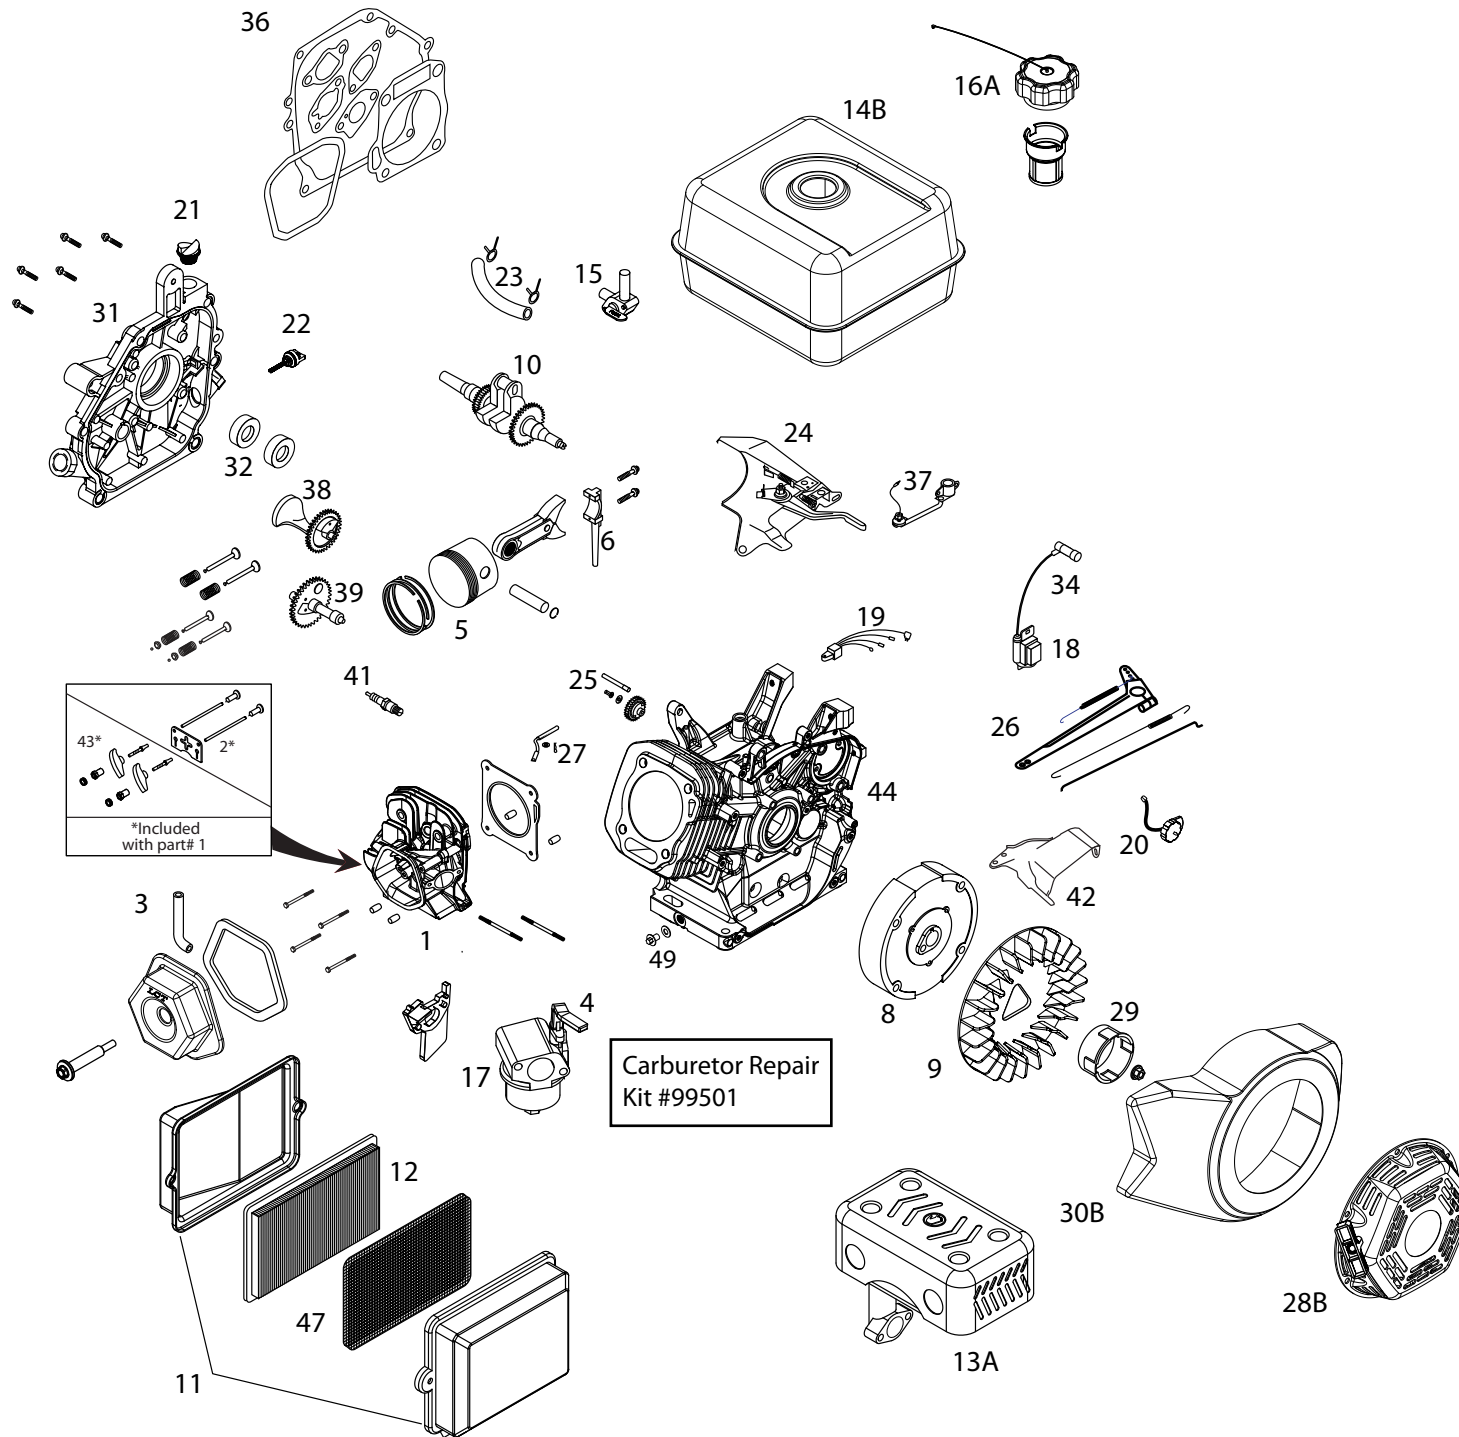

GEN I 414CC MANUAL START
 SUMMER POWERHORSE ENGINE
 SERVICE PARTS FOR MODEL NUMBER
 PLMHK2911501E1F1GPBHPSTE2M
 PLMHK2911501E1F1GPBHPSTUVE2S

CPC
 Part No. Ref No.

		CPC Part No.	LCT Ref No.
1	Cylinder Head Assembly	41410501	SK4141050.1
2	Push Rod Tappet Kit	41410011	SK4141001.1
3	Valve Cover Assembly	41445001	SK4144500.1
4	Choke Lever, Carburetor	41421201	SK4142120.1
5	Piston Assembly	41414001	SK4141400.1
6	Connecting Rod Assembly	41415001	SK4141500.1
8	Flywheel Assembly, Manual Start	41417001	SK4141700.1
9	Flywheel Fan	41440001	SK4144000.1
10	Crankshaft	41418001	SK4141800.1
11	Air Filter Assembly of Paper	41420021	SK4142002.1
12	Filter Element, Panel Paper	41420121	SK4142012.1
13A	Muffler Assembly	41421101	SK4142110.1
14B	Fuel Tank Assembly	41470021	SK4147002.1
15	Fuel Petcock	41422201	SK4142220.1
16A	Plastic Fuel Cap (Click Style)	41483001	SK4148300.1
17	Carburetor Assembly	41424001	SK4142400.1
18	Ignition Coil Assembly	41425001	SK4142500.1
19	CDI Cox Assembly	41427501	SK4142750.1
20	On/Off Switch	20826001	SK2082600.1
21	Non-Removable Oil Plug	41437151	SK4143715.1
22	Black Oil Dipstick	41437111	SK4143711.1
23	Fuel Hose Kit	41460001	SK4146000.1
24	Throttle Control Assembly	41428001	SK4142800.1
25	Governor Gear Assembly	41429001	SK4142900.1
26	Governor Link Assembly	41430001	SK4143000.1
27	Governor Arm Shaft Assembly	41431001	SK4143100.1
28B	Recoil Starter Assembly	41470011	SK4147001.1
29	Starter Cup	41433001	SK4143300.1
30B	Blower Housing Assembly	41470031	SK4147003.1
31	Crankcase Cover Assembly	41436001	SK4143600.1
32	Seal Kit	41439051	SK4143905.1
34	Spark Plug Boot	41438001	SK4143800.1
36	Engine Gasket Kit	41443001	SK4144300.1
37	Low Oil Sensor	41427001	SK4142700.1
38	Counter Weight Kit	41416501	SK4141650.1
39	Camshaft	41416001	SK4141600.1
41	Spark Plug	29115501	SK2911550.1
42	Top Shield	41410201	SK4141020.1
43	Rocker Arm Kit	41411001	SK4141100.1
44	Cylinder Assembly	41413001	SK4141300.1
47	Foam Pre-Filter	41490011	SK4149001.1
49	Oil Drain Plug Assy	41499111	SK4149911.1