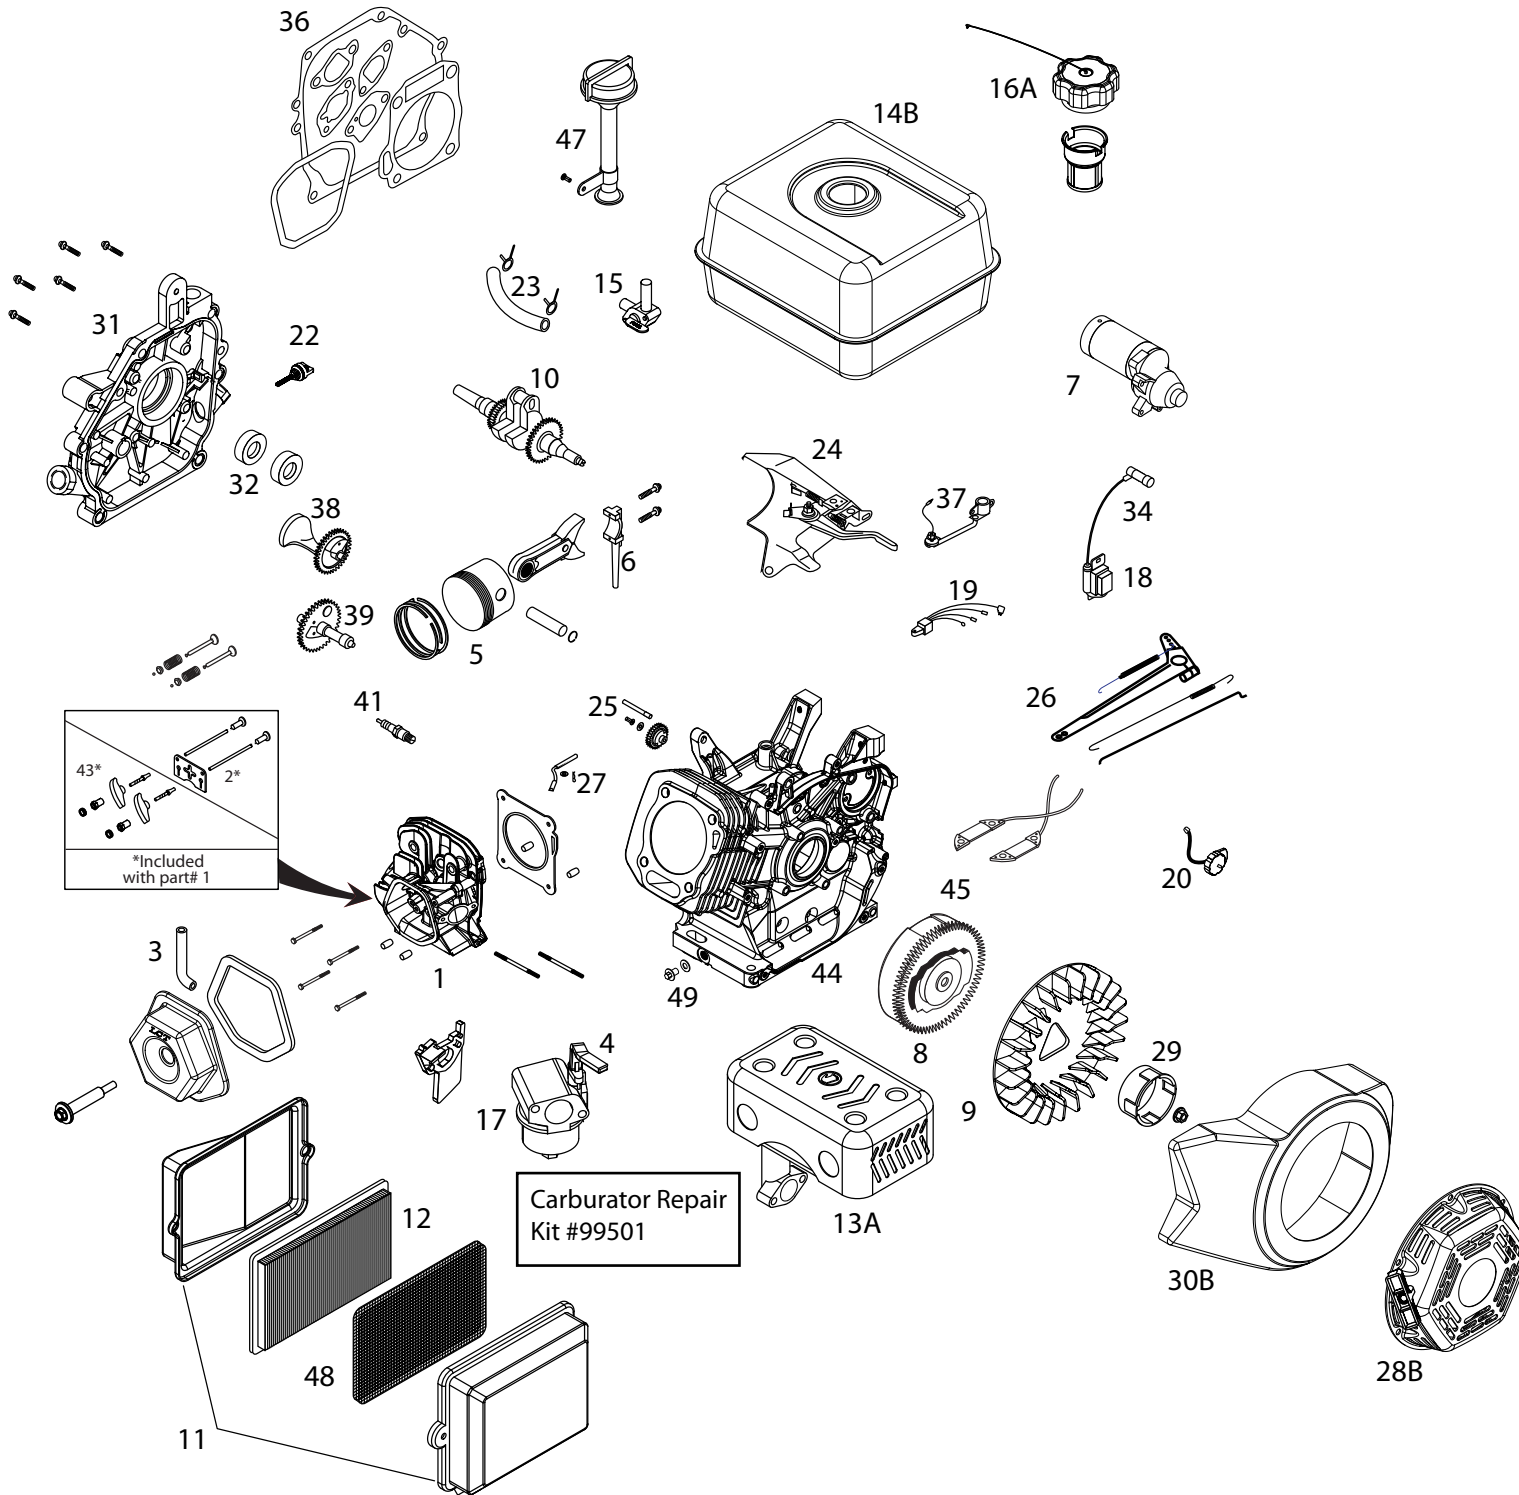

LIQUID COMBUSTION TECHNOLOGY

GEN I 414CC ELECTRIC START  
SERVICE PARTS FOR MODEL NUMBER  
PLMHK2911501E1F1GEBHPSTE2S/M

CPC Part No. LCT Ref No.

		CPC Part No.	LCT Ref No.
1	Cylinder Head Assy	41410501	SK4141050.1
2	Push Rod Tappet Kit	41410011	SK4141001.1
3	Valve Cover Assy	41445001	SK4144500.1
4	Choke Lever	41421201	SK4142120.1
5	Piston Assy	41414001	SK4141400.1
6	Connecting Rod	41415001	SK4141500.1
7	Electric starter Assy	41480501	SK4148050.1
8A	Flywheel Assy, ES	41417011	SK4141701.1
9	Flywheel Fan	41440001	SK4144000.1
10	Crankshaft	41418001	SK4141800.1
11	Air Filter Assy, Paper	41420021	SK4142002.1
12	Filter Element, Paper	41420121	SK4142012.1
13A	Muffler Assy	41421002	SK4142100.2
14B	Fuel Tank Assy	41422201	SK4142220.1
15	Fuel Petcock	41422201	SK4142220.1
16A	Plastic Fuel Cap	41483001	SK4148300.1
17	Carburetor Assy	41424001	SK4142400.1
18	Ignition Coil Assy	41425001	SK4142500.1
19	CDI box Assy	41427501	SK4142750.1
20	On/Off Switch	20826001	SK2082600.1
22	Black Oil Dipstick	41437111	SK4143711.1
23	Fuel Hose Kit	41460001	SK4146000.1
24	Throttle Control	41428001	SK4142800.1
25	Governor Gear	41429001	SK4142900.1
26	Governor Link	41430001	SK4143000.1
27	Governor Arm Shaft	41431001	SK4143100.1
28B	Recoil Starter	41470011	SK4147001.1
29	Starter Cup	41433001	SK4143300.1
30B	Blower Housing	41470031	SK4147003.1
31	Crankcase Cover	41436001	SK4143600.1
32	Seal Kit	41439051	SK4143905.1
34	Spark Plug Boot	41438001	SK4143800.1
36	Engine Gasket Kit	41443001	SK4144300.1
37	Low Oil Sensor	41427001	SK4142700.1
38	Counter Weight Kit	41416501	SK4141650.1
39	Camshaft	41416001	SK4141600.1
41	Spark Plug	29115501	SK2911550.1
43	Rocker Arm Kit	41411001	SK4141100.1
44	Cylinder Assy	41411001	SK4141100.1
45	Charging Coil AC	41413001	SK4141300.1
47	High Oil Fill Assy kit	41437201	SK4143720.1
48	Foam Pre-Filter	41490011	SK4149001.1
49	Oil Drain Plug	41499111	SK4149911.1